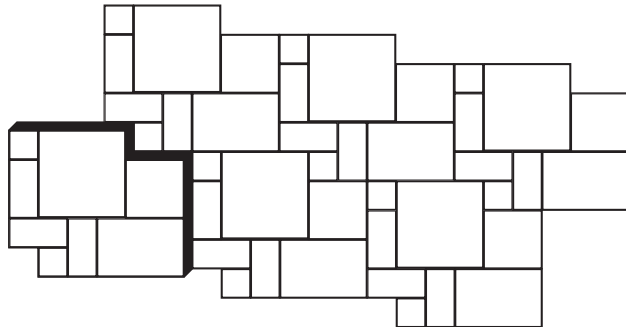

PAPHOS

*UNESCO World Heritage Site: Paphos, Cyprus

For more information about this destination please visit <http://whc.unesco.org/en/list/79>

The 24XPAPHOS module is cut from both 16" tiles and 24" tiles. Expect some thickness variation.